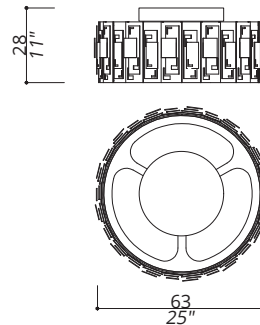

GLAM COLLECTION

Ceiling lamp

751-BB

6 LIGHTS TYPE E27
MAX 105W

Plain & hammered plates design.

FINISH

Structure and connection box in F_13 (burnished brass finish); details in F_12 (brushed & burnished brass) and F_10 (natural brass).

SHADE DIMENSIONS

cm. Ø 58

SHADE FABRIC

Polished white plastic light diffuser

NOTES

Dimensions are expressed in centimetres, if not otherwise specified.
All products may be customized subject to prior consulting with our technical department; please send your request to info@officina-luce.it.
Officina Luce (Registered brand of ISSARCH srl) reserves the right to change or delete, at any time and without prior warning, the technical specification of any model or the model itself, depending on technical and commercial requirements.

GLAM COLLECTION

Ceiling lamp

751-NN

6 LIGHTS TYPE E27
MAX 105W

Plain & hammered plates design.

FINISH

Structure and connection box in L_55 (beige finish); details in L_55, F_33 (satin nickel) and F_31 (polished nickel).